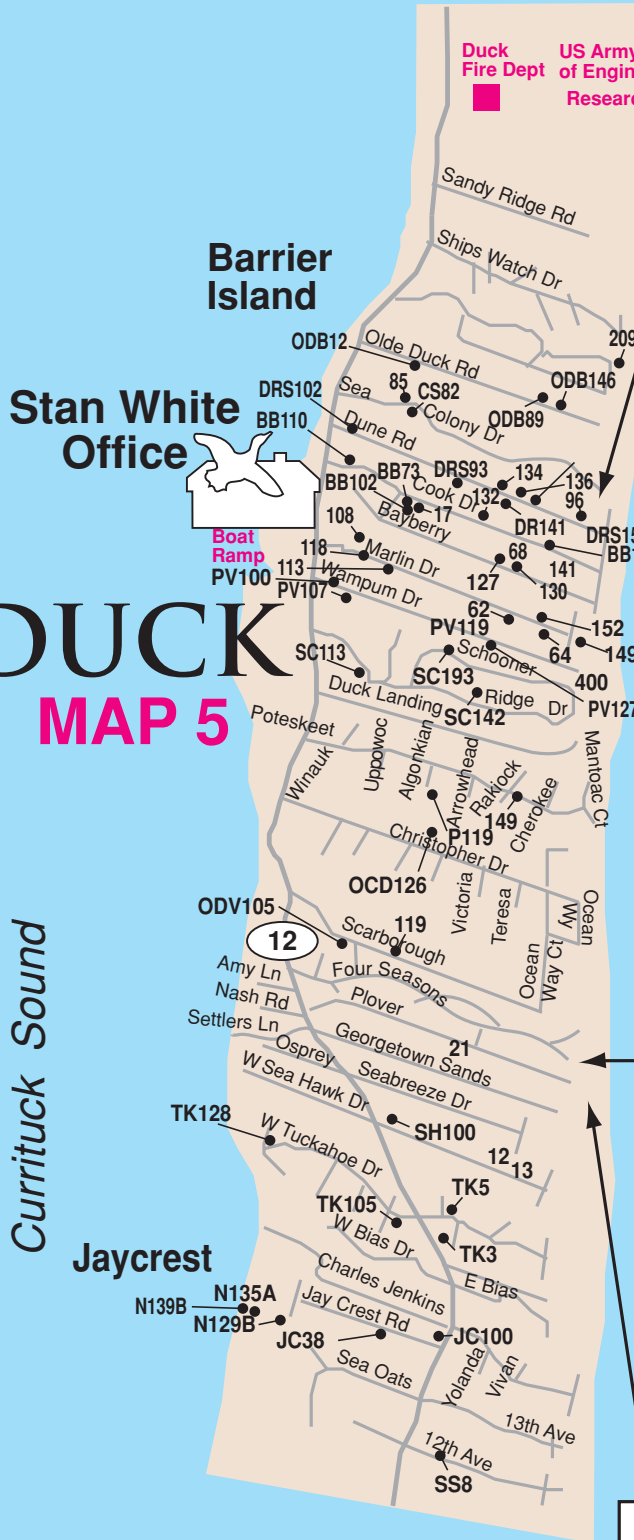

DUCK MAP 5

Colony By The Sea

B 309 113 215 113	A 104 202 204 203
POOL	
C 122 219 322	D 225 327

- Sandy Ridge
- Olde Duck Beach
- Colony By The Sea
- Duck Ridge Shores
- Bayberry Bluffs
- Saltaire
- Poteskeet Village
- Schooner Ridge
- Duck Landing
- Poteskeet
- Ocean Dunes
- Sea Pines
- Four Seasons
- Sea Acres/Duck Blind Villas

Duck Blind Villas

A-E
F-I POOL

Georgetown Sands

8 47	7 38	6 32 33	5 26 29 30	4 23 22	3 15 18	2 11	1 2
---------	---------	---------------	---------------------	---------------	---------------	---------	--------